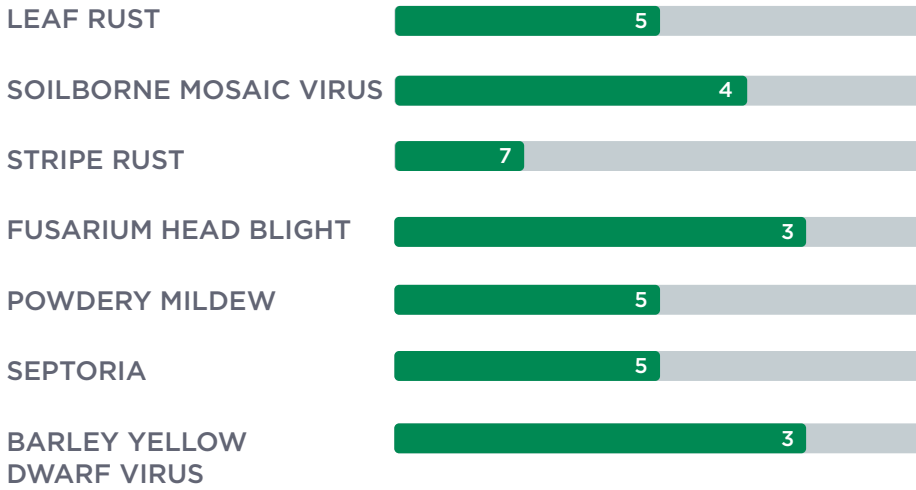

GP 463

FUSARIUM FIGHTER

HEAD TYPE	TEST WEIGHT	PLANT HEIGHT
S	4	34"
HEADING DATE	LODGE	WINTER HARDINESS
ME	3	3

CHARACTERISTICS

POOR/SUSCEPTIBLE BEST/TOLERANT

BENEFITS

- Dependable fusarium tolerance
- Dense, smooth head type
- Manage for leaf diseases

DATA KEY

Head Type: A = Awned, S = Smooth | **Numeric Chart:** 1 = Best/Tolerant, 9 = Poor/Susceptible
Heading Date: VE = Very Early, E = Early, ME = Medium/Early, M = Medium, ML = Medium Late
Vernalization: L = Long, ML = Medium/Long, MS = Medium/Short