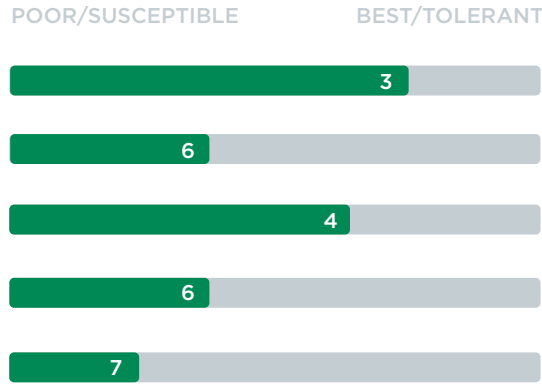

GP 893

ELITE & VERSATILE

HEAD TYPE: **S** TEST WEIGHT: **4** PLANT HEIGHT: **35"** HEADING DATE: **M**

LODGE: **3** WINTER HARDINESS: **4** VERNALIZATION: **M**

CHARACTERISTICS

BENEFITS

- Good stand and straw quality
- Versatile
- Prostrate growth habit

DATA KEY

Head Type: A = Awned, S = Smooth | **Numeric Chart:** 1 = Best/Tolerant, 9 = Poor/Susceptible
Heading Date: VE = Very Early, E = Early, ME = Medium/Early, M = Medium, ML = Medium Late
Vernalization: L = Long, ML = Medium/Long, MS = Medium/Short